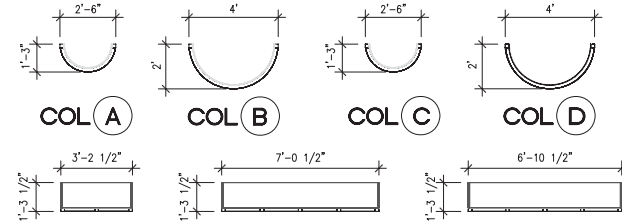

1 3D VIEW
SCALE: NTS

2 PLAN VIEW
SCALE: 3/16" = 1'-0"

3 ELEVATIONS
SCALE: 1/4" = 1'-0"

1 3D VIEW
SCALE: NTS

2 PLAN VIEW
SCALE: 3/16" = 1'-0"

3 ELEVATIONS
SCALE: 3/16" = 1'-0"

2 PLAN
SCALE: 1" = 1'-0"

3 ELEVATION
SCALE: 1" = 1'-0"

1 3D VIEW
SCALE: NTS

2 PLAN
SCALE: 1/2" = 1'-0"

3 ELEVATIONS
SCALE: 1/4" = 1'-0"

1 3D VIEW
SCALE: NTS

2 PLAN VIEW
SCALE: 1/8" = 1'-0"

3 ELEVATIONS
SCALE: 3/16" = 1'-0"

1 3D VIEW
SCALE: NTS

2 PLAN VIEW
SCALE: 3/16" = 1'-0"

3 ELEVATIONS
SCALE: 1/8" = 1'-0"

1 3D VIEW
SCALE: NTS

2 PLAN VIEW
SCALE: 1/8" = 1'-0"

3 ELEVATIONS
SCALE: 1/8" = 1'-0"

1 3D VIEW
SCALE: NTS

2 PLAN VIEW (PANEL IN TOWER)
SCALE: 1/2" = 1'-0"

3 ELEVATION (PANEL ONLY)
SCALE: 1/2" = 1'-0"

4SAT-TOW-6

4SAT-TOW-9

4SAT-TOW-6X9

4SAT-TOW-21

4SAT-TOW-24

4 ELEVATIONS (TOWERS)
SCALE: 3/16" = 1'-0"

1 3D VIEW
SCALE: NTS

2 PLAN VIEW
SCALE: 1/8" = 1'-0"