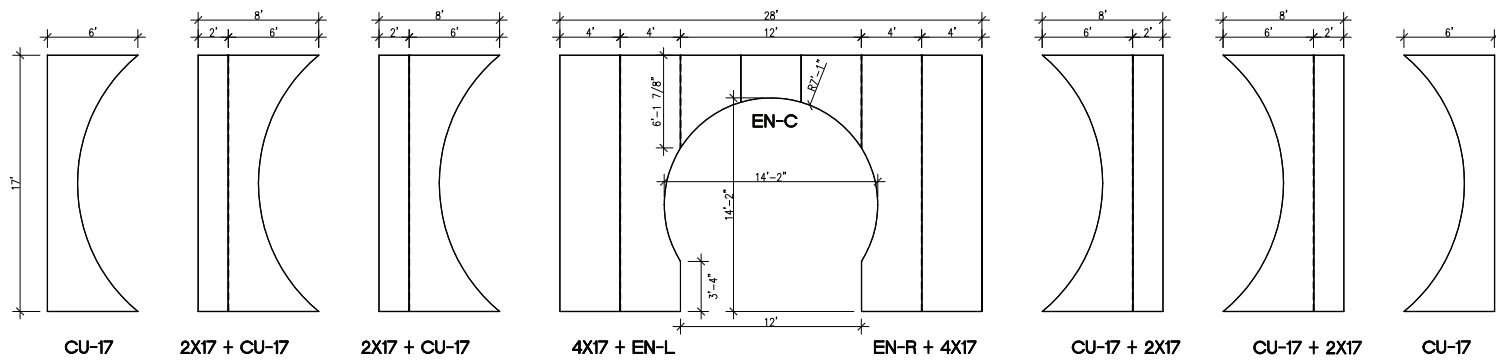

1 3D VIEW
SCALE: NTS

2 PLAN
SCALE: 1/2" = 1'-0"

3 ELEVATIONS
SCALE: 1/4" = 1'-0"

1 3D VIEW
SCALE: NTS

2 PLAN VIEW
SCALE: 1/8" = 1'-0"

3 ELEVATIONS
SCALE: 3/16" = 1'-0"

1 3D VIEW
SCALE: NTS

2 PLAN VIEW
SCALE: 3/16" = 1'-0"

3 ELEVATIONS
SCALE: 1/8" = 1'-0"

1 3D VIEW
SCALE: NTS

2 PLAN VIEW
SCALE: 1/8" = 1'-0"

3 ELEVATIONS
SCALE: 1/8" = 1'-0"

1 3D VIEW
SCALE: NTS

2 PLAN VIEW (PANEL IN TOWER)
SCALE: 1/2" = 1'-0"

3 ELEVATION (PANEL ONLY)
SCALE: 1/2" = 1'-0"

4SAT-TOW-6

4SAT-TOW-9

4SAT-TOW-6X9

4SAT-TOW-21

4SAT-TOW-24

4 ELEVATIONS (TOWERS)
SCALE: 3/16" = 1'-0"

1 3D VIEW
SCALE: NTS

2 PLAN VIEW
SCALE: 1/8" = 1'-0"