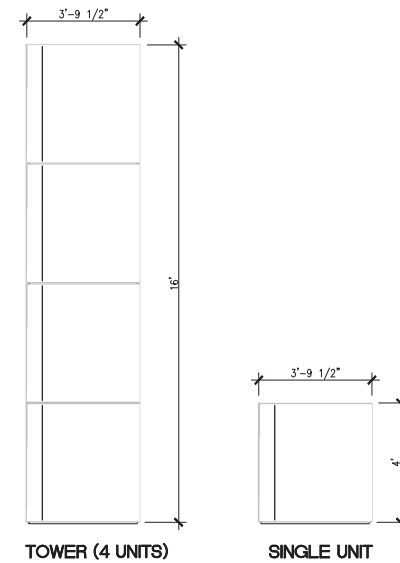

1 3D VIEW
SCALE: NTS

2 PLAN VIEW
SCALE: 3/16" = 1'-0"

3 ELEVATIONS
SCALE: 1/4" = 1'-0"

1 3D VIEW
SCALE: NTS

2 PLAN VIEW
SCALE: 3/16" = 1'-0"

3 ELEVATIONS
SCALE: 3/16" = 1'-0"

2 PLAN
SCALE: 1" = 1'-0"

3 ELEVATION
SCALE: 1" = 1'-0"

1 3D VIEW
SCALE: NTS

2 PLAN
SCALE: 1/2" = 1'-0"

3 ELEVATIONS
SCALE: 1/4" = 1'-0"

1 3D VIEW
SCALE: NTS

2 PLAN VIEW
SCALE: 1/8" = 1'-0"

3 ELEVATIONS
SCALE: 3/16" = 1'-0"

1 3D VIEW
SCALE: NTS

2 PLAN VIEW
SCALE: 3/16" = 1'-0"

3 ELEVATIONS
SCALE: 1/8" = 1'-0"

1 3D VIEW
SCALE: NTS

2 PLAN VIEW
SCALE: 1/8" = 1'-0"

3 ELEVATIONS
SCALE: 1/8" = 1'-0"

1 3D VIEW
SCALE: NTS

2 PLAN VIEW (PANEL IN TOWER)
SCALE: 1/2" = 1'-0"

3 ELEVATION (PANEL ONLY)
SCALE: 1/2" = 1'-0"

4SAT-TOW-6

4SAT-TOW-9

4SAT-TOW-6X9

4SAT-TOW-21

4SAT-TOW-24

4 ELEVATIONS (TOWERS)
SCALE: 3/16" = 1'-0"

1 3D VIEW
SCALE: NTS

2 PLAN VIEW
SCALE: 1/8" = 1'-0"