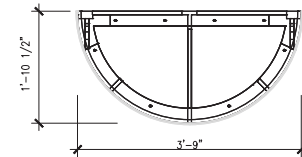

1 3D VIEW
SCALE: NTS

2 PLAN VIEW
SCALE: 3/16" = 1'-0"

3 ELEVATIONS
SCALE: 1/4" = 1'-0"

1 3D VIEW
SCALE: NTS

2 PLAN VIEW
SCALE: 3/16" = 1'-0"

3 ELEVATIONS
SCALE: 3/16" = 1'-0"

2 PLAN
SCALE: 1" = 1'-0"

3 ELEVATION
SCALE: 1" = 1'-0"

1 3D VIEW
SCALE: NTS

2 PLAN
SCALE: 1/2" = 1'-0"

3 ELEVATIONS
SCALE: 1/4" = 1'-0"

1 3D VIEW
SCALE: NTS

2 PLAN VIEW
SCALE: 1/8" = 1'-0"

3 ELEVATIONS
SCALE: 3/16" = 1'-0"

1 3D VIEW
SCALE: NTS

2 PLAN VIEW
SCALE: 3/16" = 1'-0"

3 ELEVATIONS
SCALE: 1/8" = 1'-0"

1 3D VIEW
SCALE: NTS

2 PLAN VIEW
SCALE: 1/8" = 1'-0"

3 ELEVATIONS
SCALE: 1/8" = 1'-0"

1 3D VIEW
SCALE: NTS

2 PLAN VIEW (PANEL IN TOWER)
SCALE: 1/2" = 1'-0"

3 ELEVATION (PANEL ONLY)
SCALE: 1/2" = 1'-0"

4SAT-TOW-6

4SAT-TOW-9

4SAT-TOW-6X9

4SAT-TOW-21

4SAT-TOW-24

4 ELEVATIONS (TOWERS)
SCALE: 3/16" = 1'-0"

1 3D VIEW
SCALE: NTS

2 PLAN VIEW
SCALE: 1/8" = 1'-0"