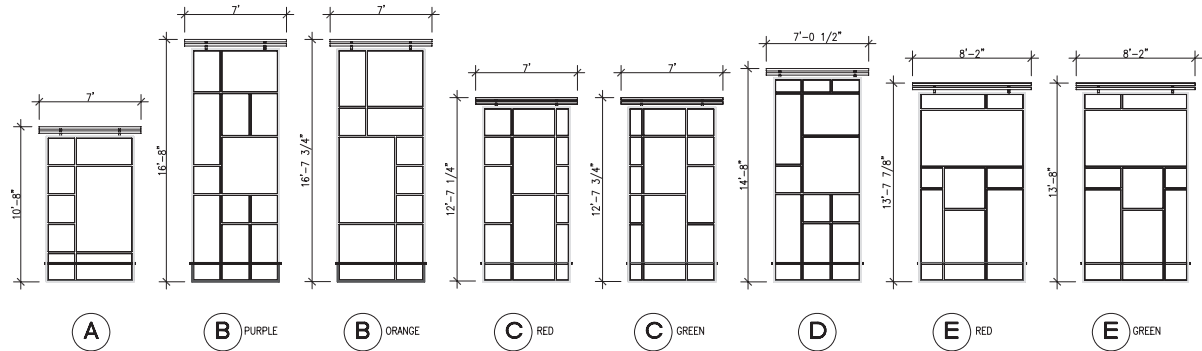

3 ELEVATIONS
SCALE: 1/8" = 1'-0"

1 3D VIEW
SCALE: NTS

2 PLAN VIEW
SCALE: 1/8" = 1'-0"

3 ELEVATIONS
SCALE: 1/8" = 1'-0"

1 3D VIEW
SCALE: NTS

2 PLAN VIEW (PANEL IN TOWER)
SCALE: 1/2" = 1'-0"

3 ELEVATION (PANEL ONLY)
SCALE: 1/2" = 1'-0"

4SAT-TOW-6

4SAT-TOW-9

4SAT-TOW-6X9

4SAT-TOW-21

4SAT-TOW-24

4 ELEVATIONS (TOWERS)
SCALE: 3/16" = 1'-0"

1 3D VIEW
SCALE: NTS

2 PLAN VIEW
SCALE: 1/8" = 1'-0"

3 ELEVATIONS
SCALE: 1/8" = 1'-0"

1 3D VIEW
SCALE: NTS

2 PLAN VIEW (TYP.)
SCALE: 1/8" = 1'-0"

3 ELEVATIONS
SCALE: 1/8" = 1'-0"