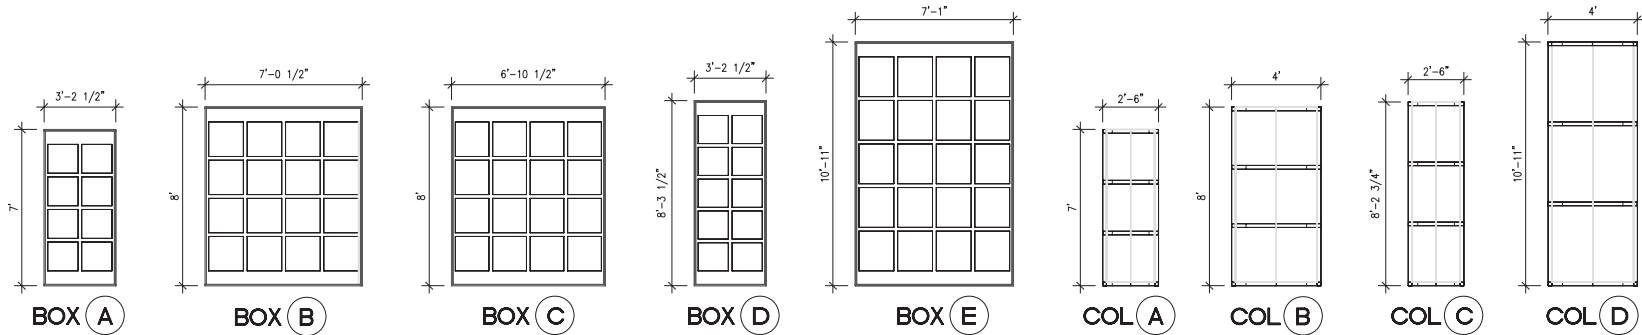

1 3D VIEW
SCALE: NTS

2 PLAN
SCALE: 1/2" = 1'-0"

3 ELEVATIONS
SCALE: 1/4" = 1'-0"

1 3D VIEW
SCALE: NTS

2 PLAN VIEW
SCALE: 1/8" = 1'-0"

3 ELEVATIONS
SCALE: 3/16" = 1'-0"

1 3D VIEW
SCALE: NTS

2 PLAN VIEW
SCALE: 3/16" = 1'-0"

3 ELEVATIONS
SCALE: 1/8" = 1'-0"

1 3D VIEW
SCALE: NTS

2 PLAN VIEW
SCALE: 1/8" = 1'-0"

3 ELEVATIONS
SCALE: 1/8" = 1'-0"

1 3D VIEW
SCALE: NTS

2 PLAN VIEW (PANEL IN TOWER)
SCALE: 1/2" = 1'-0"

3 ELEVATION (PANEL ONLY)
SCALE: 1/2" = 1'-0"

4SAT-TOW-6

4SAT-TOW-9

4SAT-TOW-6X9

4SAT-TOW-21

4SAT-TOW-24

4 ELEVATIONS (TOWERS)
SCALE: 3/16" = 1'-0"

1 3D VIEW
SCALE: NTS

2 PLAN VIEW
SCALE: 1/8" = 1'-0"