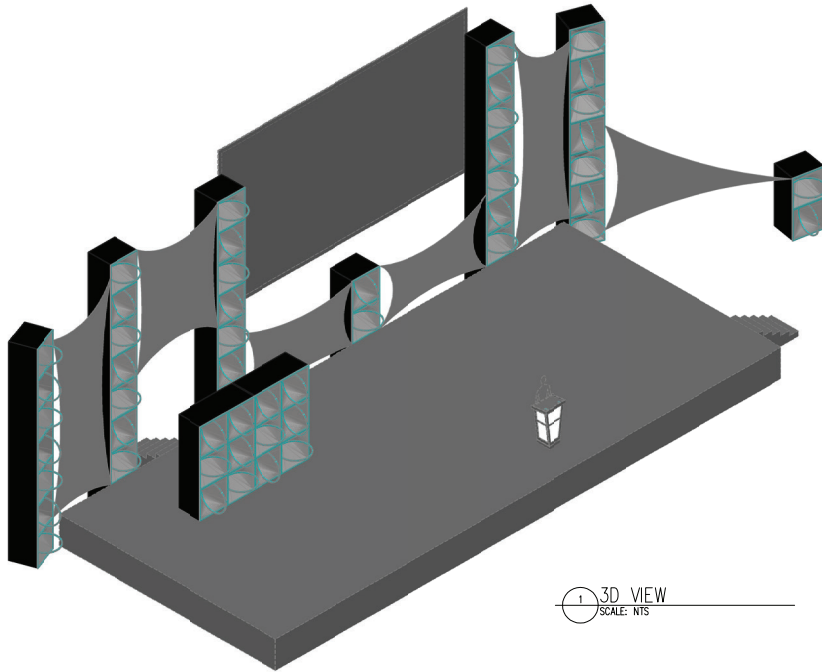

1 3D VIEW
SCALE: NTS

2 PLAN
SCALE: 1/2" = 1'-0"

3 ELEVATIONS
SCALE: 1/4" = 1'-0"

1 3D VIEW
SCALE: NTS

2 PLAN VIEW
SCALE: 1/8" = 1'-0"

3 ELEVATIONS
SCALE: 3/16" = 1'-0"

1 3D VIEW
SCALE: NTS

2 PLAN VIEW
SCALE: 3/16" = 1'-0"

3 ELEVATIONS
SCALE: 1/8" = 1'-0"

1 3D VIEW
SCALE: NTS

2 PLAN VIEW
SCALE: 1/8" = 1'-0"

3 ELEVATIONS
SCALE: 1/8" = 1'-0"

1 3D VIEW
SCALE: NTS

2 PLAN VIEW (PANEL IN TOWER)
SCALE: 1/2" = 1'-0"

3 ELEVATION (PANEL ONLY)
SCALE: 1/2" = 1'-0"

4SAT-TOW-6

4SAT-TOW-9

4SAT-TOW-6X9

4SAT-TOW-21

4SAT-TOW-24

4 ELEVATIONS (TOWERS)
SCALE: 3/16" = 1'-0"

1 3D VIEW
SCALE: NTS

2 PLAN VIEW
SCALE: 1/8" = 1'-0"

3 ELEVATIONS
SCALE: 1/8" = 1'-0"

1 3D VIEW
SCALE: NTS

2 PLAN VIEW (TYP.)
SCALE: 1/8" = 1'-0"

3 ELEVATIONS
SCALE: 1/8" = 1'-0"