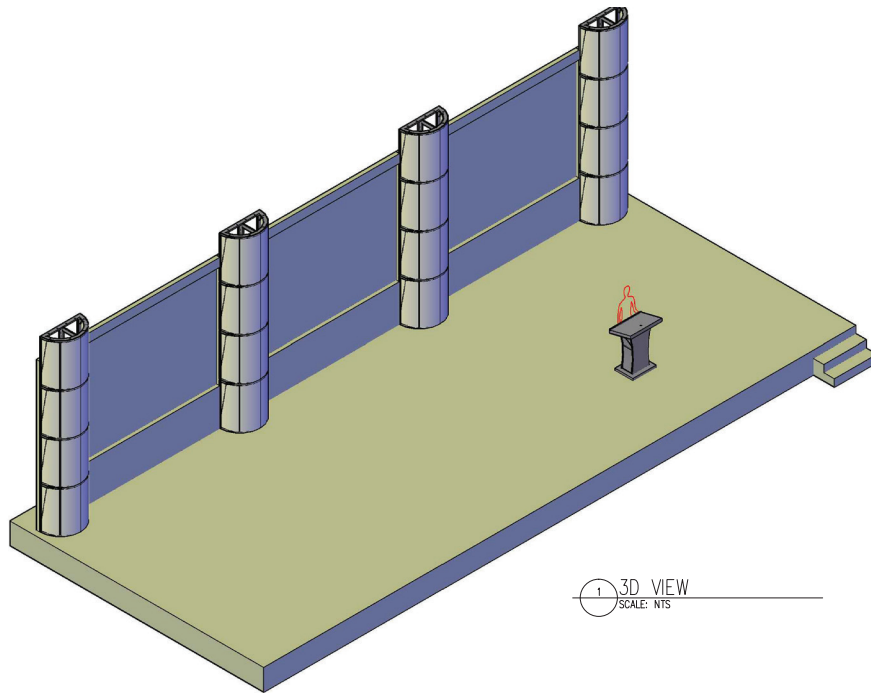

1 3D VIEW
SCALE: NTS

2 PLAN VIEW
SCALE: 3/16" = 1'-0"

3 ELEVATIONS
SCALE: 1/4" = 1'-0"

1 3D VIEW
SCALE: NTS

2 PLAN VIEW
SCALE: 3/16" = 1'-0"

3 ELEVATIONS
SCALE: 3/16" = 1'-0"

2 PLAN
SCALE: 1" = 1'-0"

3 ELEVATION
SCALE: 1" = 1'-0"

1 3D VIEW
SCALE: NTS

2 PLAN
SCALE: 1/2" = 1'-0"

3 ELEVATIONS
SCALE: 1/4" = 1'-0"

1 3D VIEW
SCALE: NTS

2 PLAN VIEW
SCALE: 1/8" = 1'-0"

3 ELEVATIONS
SCALE: 3/16" = 1'-0"

1 3D VIEW
SCALE: NTS

2 PLAN VIEW
SCALE: 3/16" = 1'-0"

3 ELEVATIONS
SCALE: 1/8" = 1'-0"

1 3D VIEW
SCALE: NTS

2 PLAN VIEW
SCALE: 1/8" = 1'-0"

3 ELEVATIONS
SCALE: 1/8" = 1'-0"

1 3D VIEW
SCALE: NTS

2 PLAN VIEW (PANEL IN TOWER)
SCALE: 1/2" = 1'-0"

3 ELEVATION (PANEL ONLY)
SCALE: 1/2" = 1'-0"

4SAT-TOW-6

4SAT-TOW-9

4SAT-TOW-6X9

4SAT-TOW-21

4SAT-TOW-24

4 ELEVATIONS (TOWERS)
SCALE: 3/16" = 1'-0"

1 3D VIEW
SCALE: NTS

2 PLAN VIEW
SCALE: 1/8" = 1'-0"