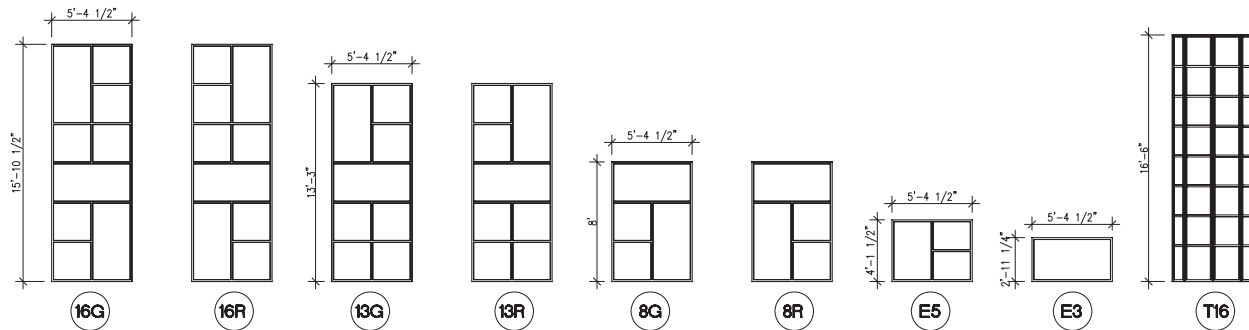

1 3D VIEW
SCALE: NTS

2 PLAN
SCALE: 1/2" = 1'-0"

3 ELEVATIONS
SCALE: 1/4" = 1'-0"

1 3D VIEW
SCALE: NTS

2 PLAN VIEW
SCALE: 1/8" = 1'-0"

3 ELEVATIONS
SCALE: 3/16" = 1'-0"

1 3D VIEW
SCALE: NTS

2 PLAN VIEW
SCALE: 3/16" = 1'-0"

3 ELEVATIONS
SCALE: 1/8" = 1'-0"

1 3D VIEW
SCALE: NTS

2 PLAN VIEW
SCALE: 1/8" = 1'-0"

3 ELEVATIONS
SCALE: 1/8" = 1'-0"

1 3D VIEW
SCALE: NTS

2 PLAN VIEW (PANEL IN TOWER)
SCALE: 1/2" = 1'-0"

3 ELEVATION (PANEL ONLY)
SCALE: 1/2" = 1'-0"

4SAT-TOW-6

4SAT-TOW-9

4SAT-TOW-6X9

4SAT-TOW-21

4SAT-TOW-24

4 ELEVATIONS (TOWERS)
SCALE: 3/16" = 1'-0"

1 3D VIEW
SCALE: NTS

2 PLAN VIEW
SCALE: 1/8" = 1'-0"