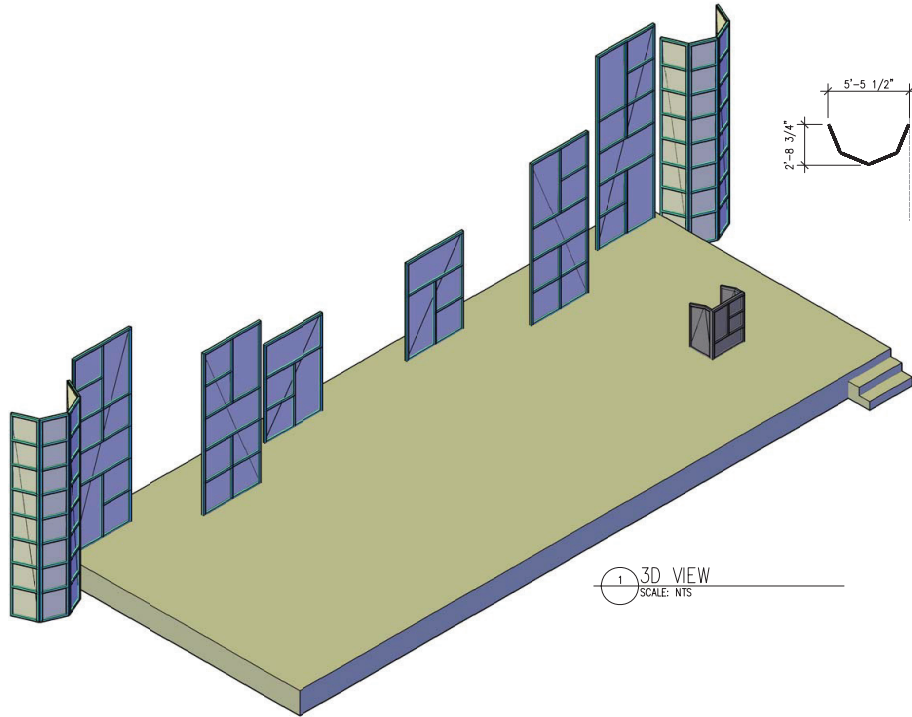

1 3D VIEW
SCALE: NTS

2 PLAN
SCALE: 1/2" = 1'-0"

3 ELEVATIONS
SCALE: 1/4" = 1'-0"

1 3D VIEW
SCALE: NTS

2 PLAN VIEW
SCALE: 1/8" = 1'-0"

3 ELEVATIONS
SCALE: 3/16" = 1'-0"

1 3D VIEW
SCALE: NTS

2 PLAN VIEW
SCALE: 3/16" = 1'-0"

3 ELEVATIONS
SCALE: 1/8" = 1'-0"

1 3D VIEW
SCALE: NTS

2 PLAN VIEW
SCALE: 1/8" = 1'-0"

3 ELEVATIONS
SCALE: 1/8" = 1'-0"

1 3D VIEW
SCALE: NTS

2 PLAN VIEW (PANEL IN TOWER)
SCALE: 1/2" = 1'-0"

3 ELEVATION (PANEL ONLY)
SCALE: 1/2" = 1'-0"

4SAT-TOW-6

4SAT-TOW-9

4SAT-TOW-6X9

4SAT-TOW-21

4SAT-TOW-24

4 ELEVATIONS (TOWERS)
SCALE: 3/16" = 1'-0"

1 3D VIEW
SCALE: NTS

2 PLAN VIEW
SCALE: 1/8" = 1'-0"

3 ELEVATIONS
SCALE: 1/8" = 1'-0"

1 3D VIEW
SCALE: NTS

2 PLAN VIEW (TYP.)
SCALE: 1/8" = 1'-0"

3 ELEVATIONS
SCALE: 1/8" = 1'-0"