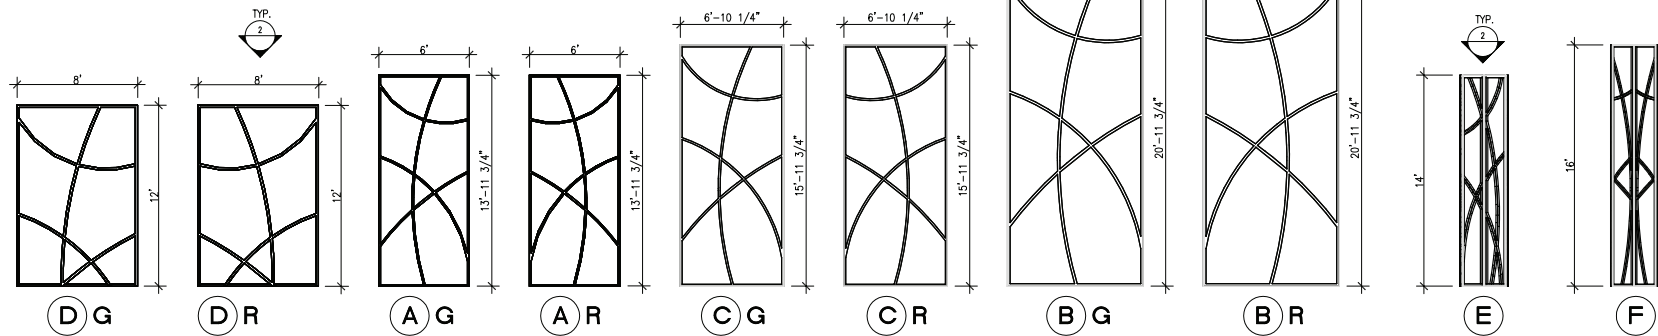

4SAT-TOW-6

4SAT-TOW-9

4SAT-TOW-6X9

4SAT-TOW-21

4SAT-TOW-24

4 ELEVATIONS (TOWERS)
SCALE: 3/16" = 1'-0"

1 3D VIEW
SCALE: NTS

2 PLAN VIEW
SCALE: 1/8" = 1'-0"

3 ELEVATIONS
SCALE: 1/8" = 1'-0"

1 3D VIEW
SCALE: NTS

2 PLAN VIEW (TYP.)
SCALE: 1/8" = 1'-0"

3 ELEVATIONS
SCALE: 1/8" = 1'-0"