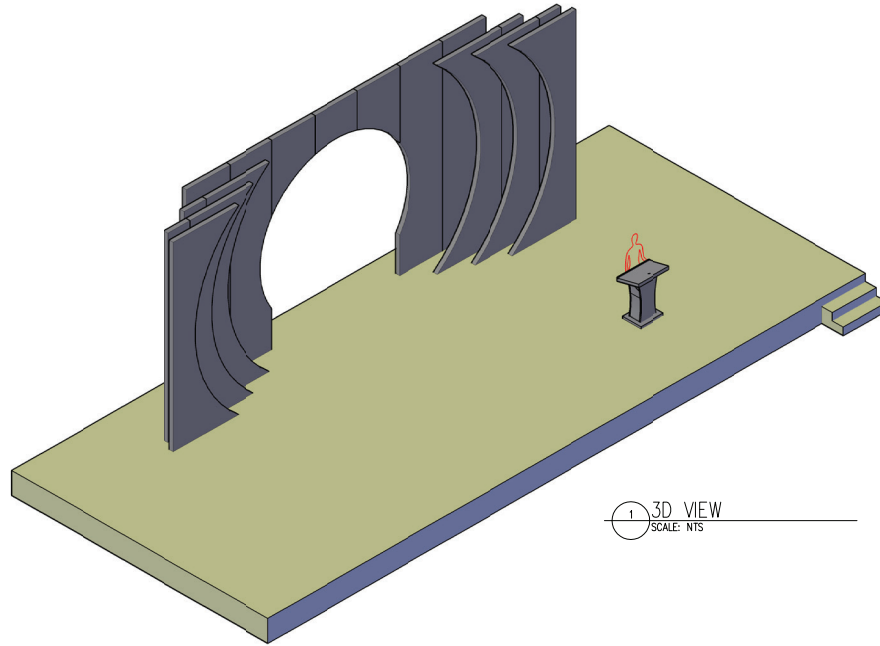

1 3D VIEW
SCALE: NTS

2 PLAN
SCALE: 1/2" = 1'-0"

3 ELEVATIONS
SCALE: 1/4" = 1'-0"

1 3D VIEW
SCALE: NTS

2 PLAN VIEW
SCALE: 1/8" = 1'-0"

3 ELEVATIONS
SCALE: 3/16" = 1'-0"

1 3D VIEW
SCALE: NTS

2 PLAN VIEW
SCALE: 3/16" = 1'-0"

3 ELEVATIONS
SCALE: 1/8" = 1'-0"

1 3D VIEW
SCALE: NTS

2 PLAN VIEW
SCALE: 1/8" = 1'-0"

3 ELEVATIONS
SCALE: 1/8" = 1'-0"

1 3D VIEW
SCALE: NTS

2 PLAN VIEW (PANEL IN TOWER)
SCALE: 1/2" = 1'-0"

3 ELEVATION (PANEL ONLY)
SCALE: 1/2" = 1'-0"

4SAT-TOW-6

4SAT-TOW-9

4SAT-TOW-6X9

4SAT-TOW-21

4SAT-TOW-24

4 ELEVATIONS (TOWERS)
SCALE: 3/16" = 1'-0"

1 3D VIEW
SCALE: NTS

2 PLAN VIEW
SCALE: 1/8" = 1'-0"

3 ELEVATIONS
SCALE: 1/8" = 1'-0"

1 3D VIEW
SCALE: NTS

2 PLAN VIEW (TYP.)
SCALE: 1/8" = 1'-0"

3 ELEVATIONS
SCALE: 1/8" = 1'-0"