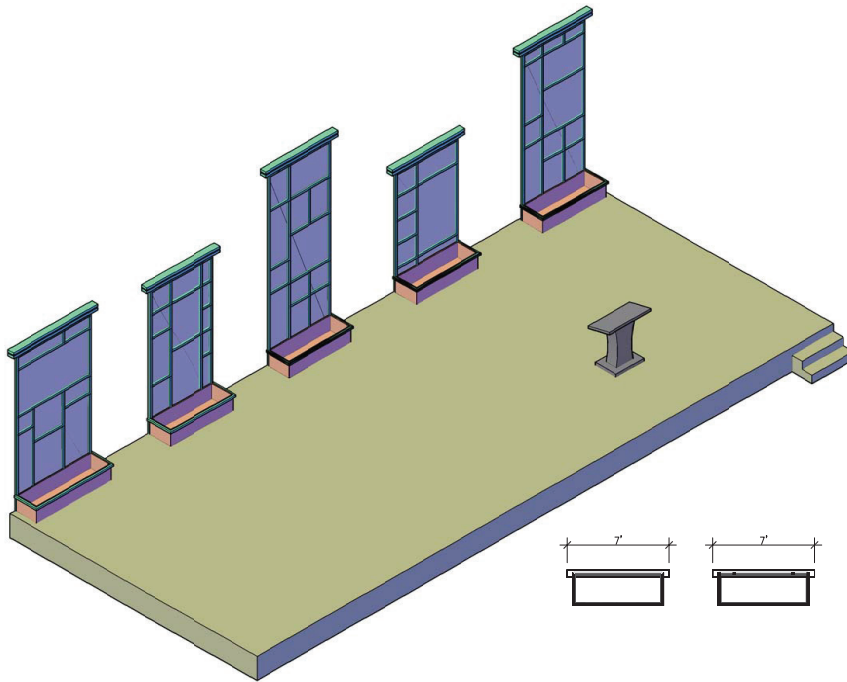

3 ELEVATIONS
SCALE: 1/8" = 1'-0"

1 3D VIEW
SCALE: NTS

2 PLAN VIEW
SCALE: 1/8" = 1'-0"

3 ELEVATIONS
SCALE: 1/8" = 1'-0"

1 3D VIEW
SCALE: NTS

2 PLAN VIEW (PANEL IN TOWER)
SCALE: 1/2" = 1'-0"

3 ELEVATION (PANEL ONLY)
SCALE: 1/2" = 1'-0"

4SAT-TOW-6

4SAT-TOW-9

4SAT-TOW-6X9

4SAT-TOW-21

4SAT-TOW-24

4 ELEVATIONS (TOWERS)
SCALE: 3/16" = 1'-0"

1 3D VIEW
SCALE: NTS

2 PLAN VIEW
SCALE: 1/8" = 1'-0"

3 ELEVATIONS
SCALE: 1/8" = 1'-0"

1 3D VIEW
SCALE: NTS

2 PLAN VIEW (TYP.)
SCALE: 1/8" = 1'-0"

3 ELEVATIONS
SCALE: 1/8" = 1'-0"