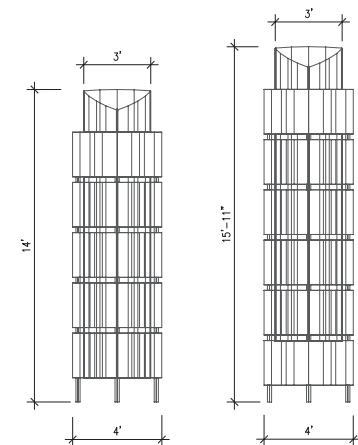

1 3D VIEW
SCALE: NTS

2 PLAN VIEW
SCALE: 3/16" = 1'-0"

3 ELEVATIONS
SCALE: 1/4" = 1'-0"

1 3D VIEW
SCALE: NTS

2 PLAN VIEW
SCALE: 3/16" = 1'-0"

3 ELEVATIONS
SCALE: 3/16" = 1'-0"

2 PLAN
SCALE: 1" = 1'-0"

3 ELEVATION
SCALE: 1" = 1'-0"

1 3D VIEW
SCALE: NTS

2 PLAN
SCALE: 1/2" = 1'-0"

3 ELEVATIONS
SCALE: 1/4" = 1'-0"

1 3D VIEW
SCALE: NTS

2 PLAN VIEW
SCALE: 1/8" = 1'-0"

3 ELEVATIONS
SCALE: 3/16" = 1'-0"

1 3D VIEW
SCALE: NTS

2 PLAN VIEW
SCALE: 3/16" = 1'-0"

3 ELEVATIONS
SCALE: 1/8" = 1'-0"

1 3D VIEW
SCALE: NTS

2 PLAN VIEW
SCALE: 1/8" = 1'-0"

3 ELEVATIONS
SCALE: 1/8" = 1'-0"

1 3D VIEW
SCALE: NTS

2 PLAN VIEW (PANEL IN TOWER)
SCALE: 1/2" = 1'-0"

3 ELEVATION (PANEL ONLY)
SCALE: 1/2" = 1'-0"

4SAT-TOW-6

4SAT-TOW-9

4SAT-TOW-6X9

4SAT-TOW-21

4SAT-TOW-24

4 ELEVATIONS (TOWERS)
SCALE: 3/16" = 1'-0"

1 3D VIEW
SCALE: NTS

2 PLAN VIEW
SCALE: 1/8" = 1'-0"