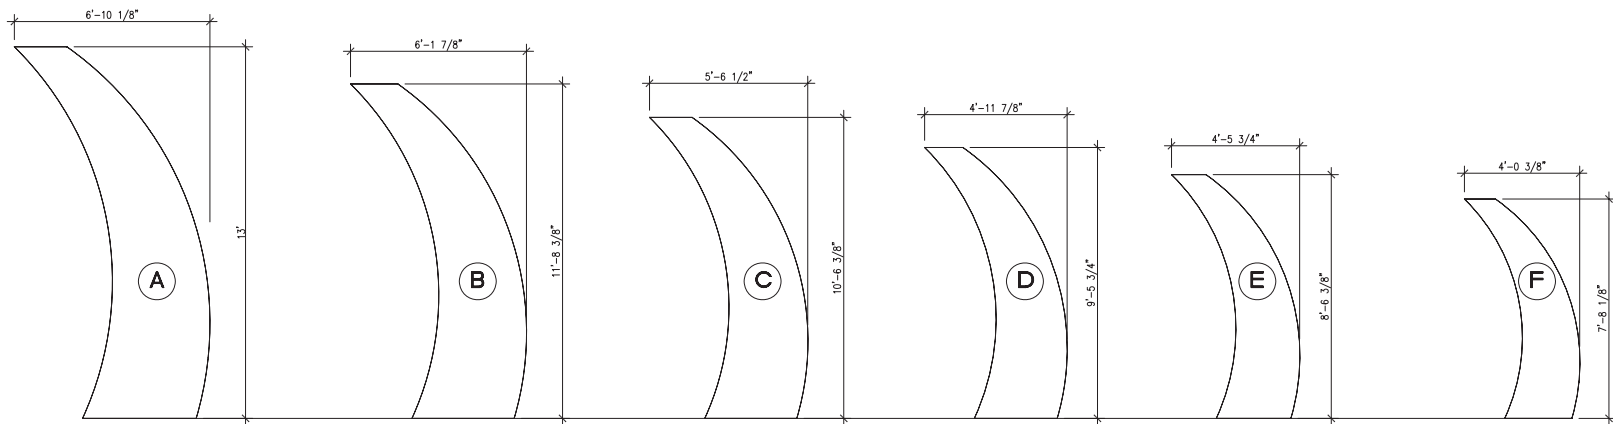

1 3D VIEW
SCALE: NTS

2 PLAN VIEW
SCALE: 3/16" = 1'-0"

3 ELEVATIONS
SCALE: 1/4" = 1'-0"

1 3D VIEW
SCALE: NTS

2 PLAN VIEW
SCALE: 3/16" = 1'-0"

3 ELEVATIONS
SCALE: 3/16" = 1'-0"

2 PLAN
SCALE: 1" = 1'-0"

3 ELEVATION
SCALE: 1" = 1'-0"

1 3D VIEW
SCALE: NTS

2 PLAN
SCALE: 1/2" = 1'-0"

3 ELEVATIONS
SCALE: 1/4" = 1'-0"

1 3D VIEW
SCALE: NTS

2 PLAN VIEW
SCALE: 1/8" = 1'-0"

3 ELEVATIONS
SCALE: 3/16" = 1'-0"

1 3D VIEW
SCALE: NTS

2 PLAN VIEW
SCALE: 3/16" = 1'-0"

3 ELEVATIONS
SCALE: 1/8" = 1'-0"

1 3D VIEW
SCALE: NTS

2 PLAN VIEW
SCALE: 1/8" = 1'-0"

3 ELEVATIONS
SCALE: 1/8" = 1'-0"

1 3D VIEW
SCALE: NTS

2 PLAN VIEW (PANEL IN TOWER)
SCALE: 1/2" = 1'-0"

3 ELEVATION (PANEL ONLY)
SCALE: 1/2" = 1'-0"

4SAT-TOW-6

4SAT-TOW-9

4SAT-TOW-6X9

4SAT-TOW-21

4SAT-TOW-24

4 ELEVATIONS (TOWERS)
SCALE: 3/16" = 1'-0"

1 3D VIEW
SCALE: NTS

2 PLAN VIEW
SCALE: 1/8" = 1'-0"