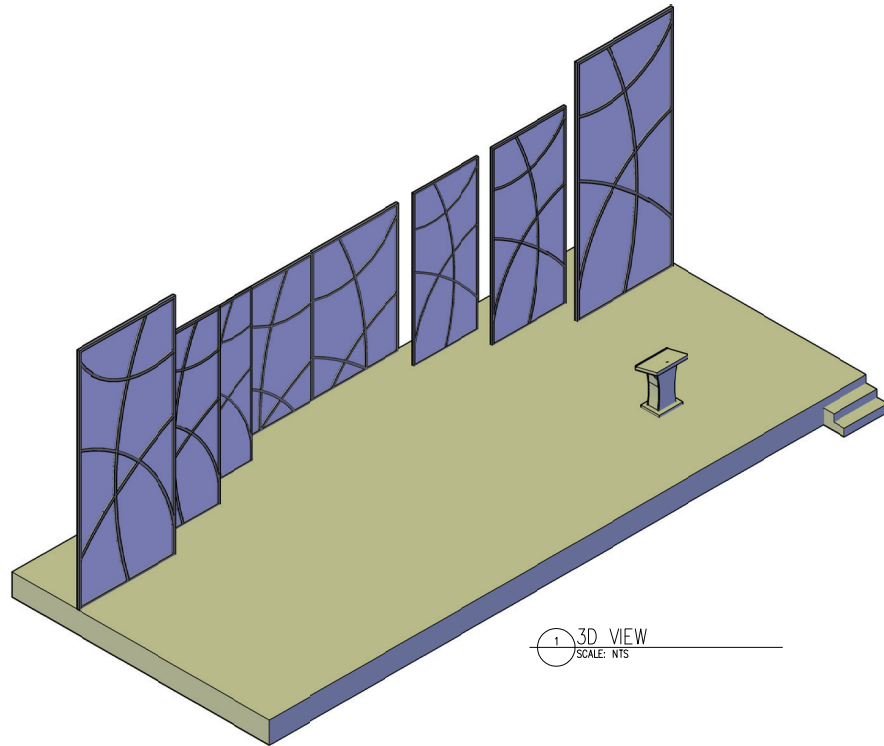

3 ELEVATIONS
SCALE: 1/8" = 1'-0"

1 3D VIEW
SCALE: NTS

2 PLAN VIEW
SCALE: 1/8" = 1'-0"

3 ELEVATIONS
SCALE: 1/8" = 1'-0"

1 3D VIEW
SCALE: NTS

2 PLAN VIEW (PANEL IN TOWER)
SCALE: 1/2" = 1'-0"

3 ELEVATION (PANEL ONLY)
SCALE: 1/2" = 1'-0"

4SAT-TOW-6

4SAT-TOW-9

4SAT-TOW-6X9

4SAT-TOW-21

4SAT-TOW-24

4 ELEVATIONS (TOWERS)
SCALE: 3/16" = 1'-0"

1 3D VIEW
SCALE: NTS

2 PLAN VIEW
SCALE: 1/8" = 1'-0"

3 ELEVATIONS
SCALE: 1/8" = 1'-0"

1 3D VIEW
SCALE: NTS

2 PLAN VIEW (TYP.)
SCALE: 1/8" = 1'-0"

3 ELEVATIONS
SCALE: 1/8" = 1'-0"